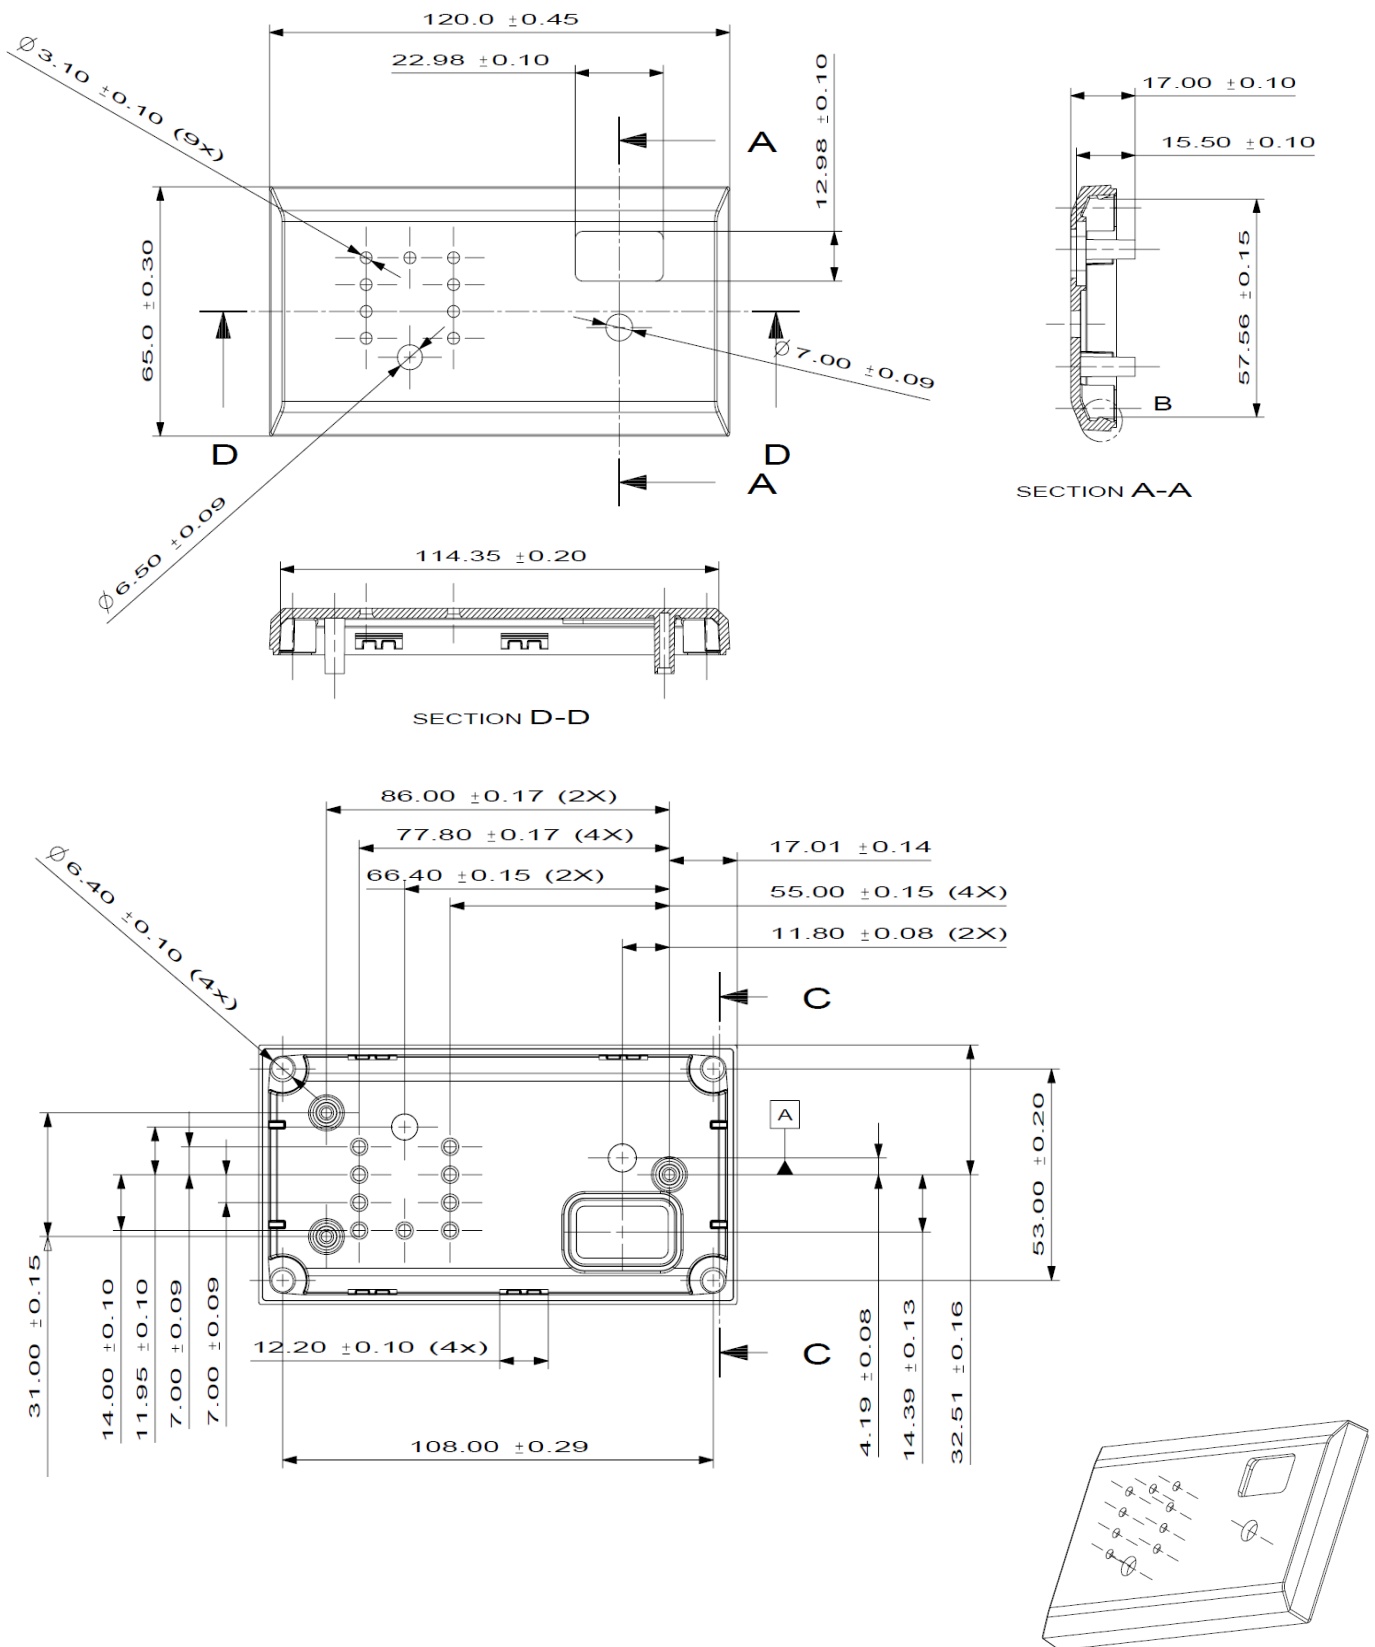

Dimensions in mm

Dimensions of plastic panel **DMC000200000R Digital Multi Control 200/200A GX**

Revision : v1.0  
Date : 12-08-2015