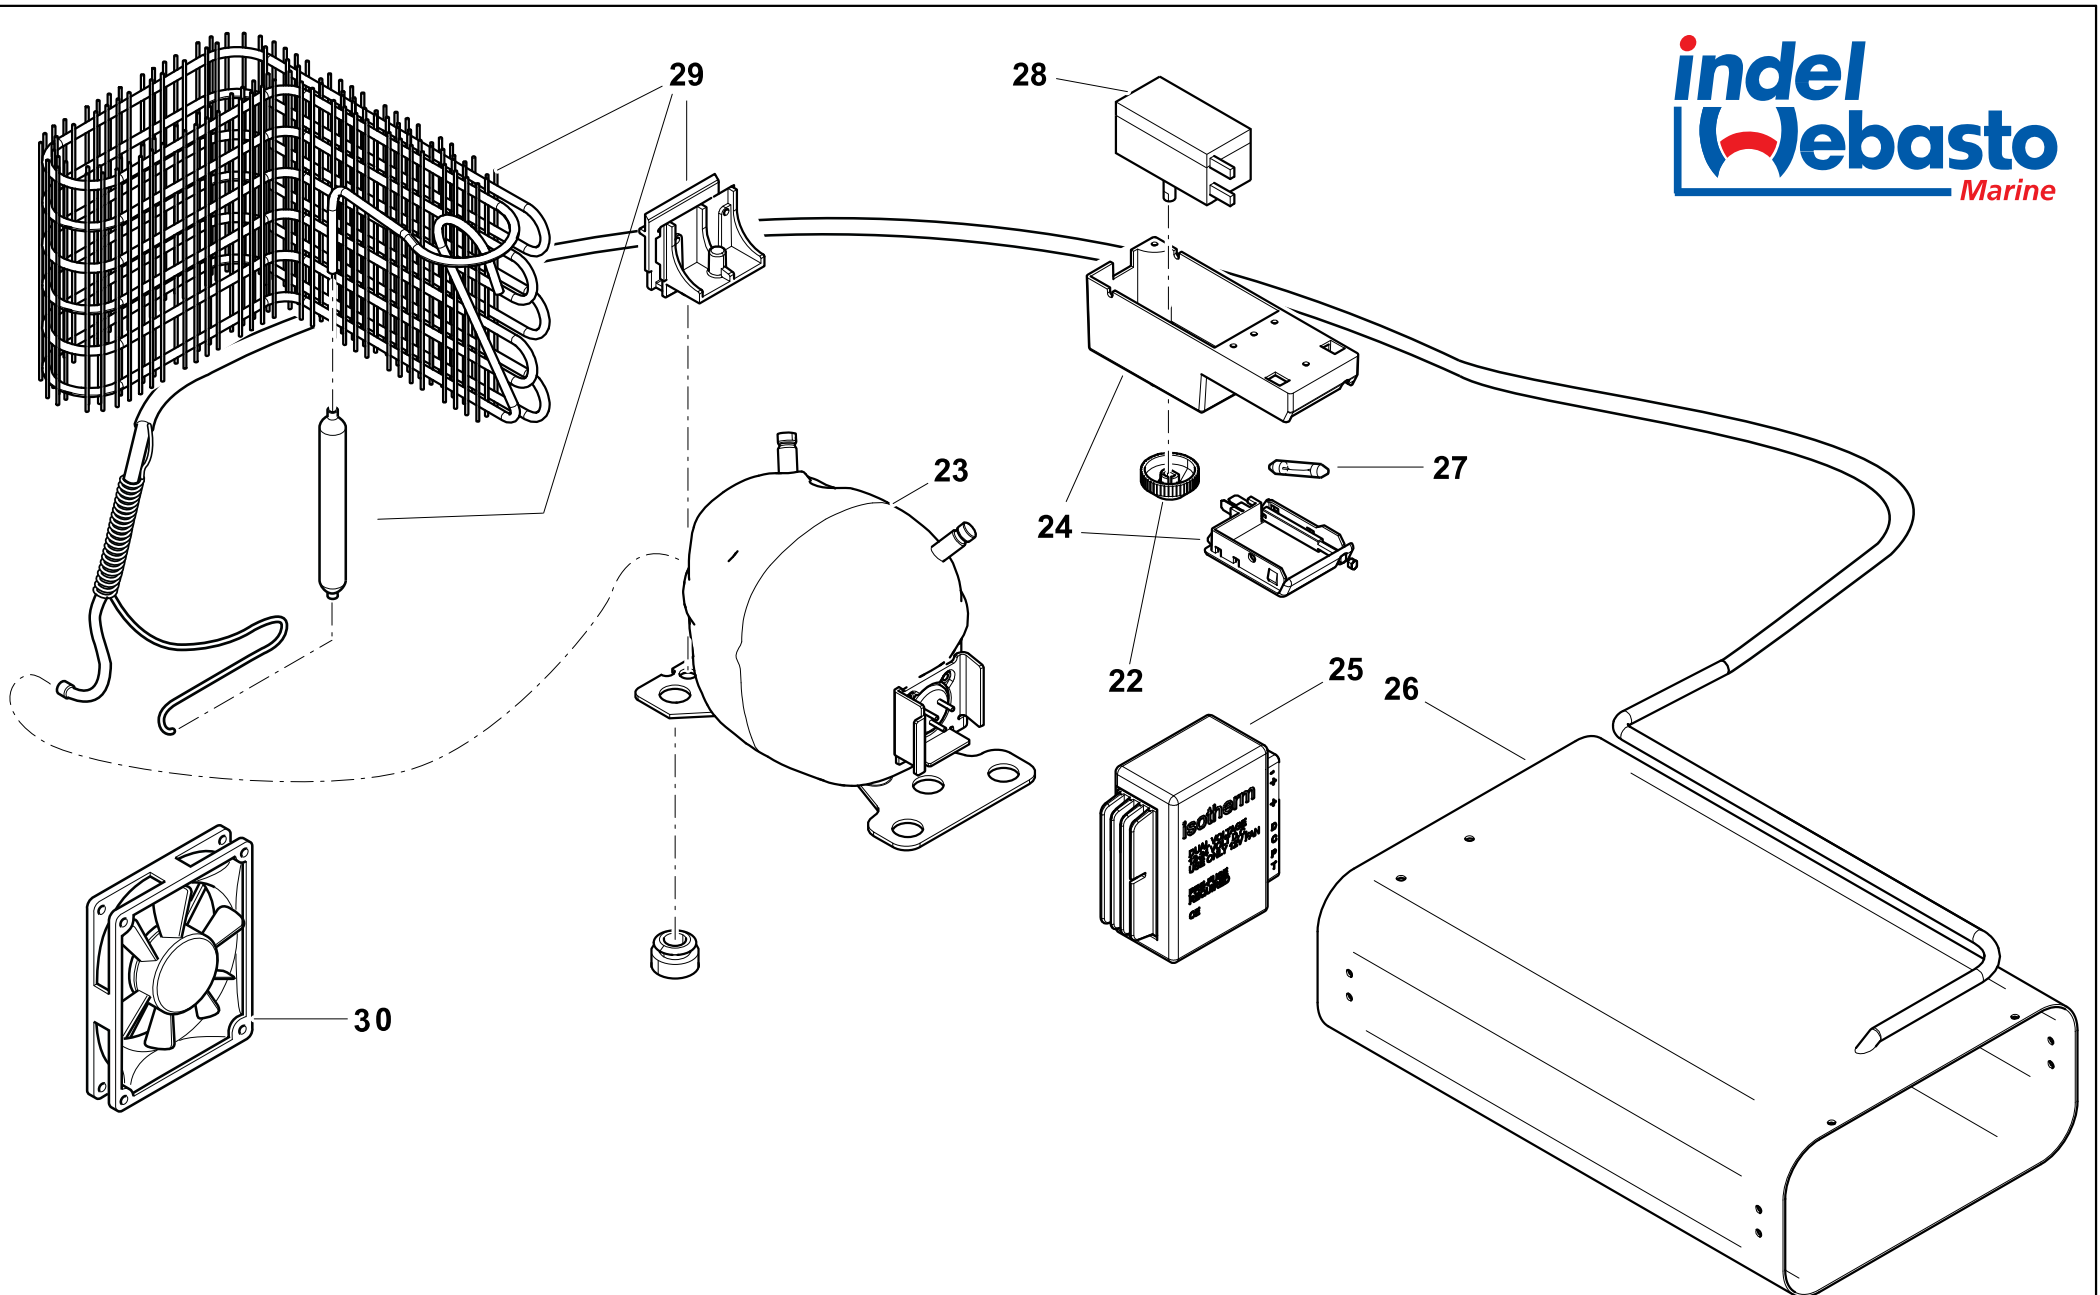

CR 130 CLEAN TOUCH - CABINET

CR 130 CLEAN TOUCH - COOLING UNIT

RICAMBI CR130 CLEAN TOUCH SPARE PARTS CR130 CLEAN TOUCH

NUMERO NUMBER	COD. ARTICOLO ITEM CODE	DESCRIZIONE ARTICOLO ITEM DESCRIPTION
1	SDF00086AB	GOMMINO ANTIURTO PER FLANGIA INOX CONFEZIONE 6PZ RUBBER BUMPER FOR INOX FRAME 6PCS
2	SBE00194AB	CERNIERA SUPERIORE CR ELEGANCE UPPER HINGE CR ELEGANCE
3	SGC00302AA	COPERTURA EVAPORATORE PLASTICA BIANCA CR85/CR130 C. PLASTIC COVER FOR EVAPORATOR CR85/CR130 C.
4	SGC00294AA	PORTINA EVAPORATORE CRUISE CR49/CR65/CR85/CR130 C. & ELEGANCE EVAPORATOR DOOR CRUISE CR49/CR65/CR85/CR130 C. EL.
6	SGC00451AA	PORTA INOX CLEAN TOUCH COMPLETA DI ACCESSORI PER CR130 COMPLETE INOX CLEAN-TOUCH DOOR FOR CR130
7	SGC00299AA	BALCONCINO CONTROPORTA CON FERMI CR130 C. PLASTIC RETAINER WITH SHELTER CR130 C.
8	SGC00125AA	FILONCINO METALLO PER BALCONCINO CR130 METAL RETEINER CR130
9	SGC00038AA	GRIGLIA INTERNA CR130/CR195 F151 INTERNAL SHELF FOR CR130/CR195 F151
10	SGC00292AA	SGOCCIOLATOIO EVAPORATORE CR85/CR130 C. DRIP TRAY FOR CR85/CR130 C.
11	SGC00300AA	GRIGLIA SUPERIORE PICCOLA CR130 C. SMALL UPPER SHELF CR130 C.
12	SGC00301AA	CASSETTO INFERIORE PLASTICA BIANCA CR130 C. LOWER PLASTIC DRAWER CR130 C.
13	SGC00047AA	RIPIANO IN VETRO CR130 SET 2pz GLASS SHELF CR130 SET 2pz
14	SBE00196AA	STAFFA SOSTEGNO PORTA PLASTICA NERA CR ELEGANCE SUPPORT BRACKET DOOR CR ELEGANCE
15	SGC00022AA	CUBETTIERA CRUISE ICE CUBE CRUISE
17	SGD00043AA	KIT MANIGLIA BRIGHT SILVER COMPLETA DI MOLLE E PERNI PER CR49/65/85/130 ELEGANCE HANDLE BRIGHT SILVER COMPLETE KIT WITH SPRINGS AND PIVOT CR49/65/85/130 ELEGANCE
18	SBE00195AB	CERNIERA INFERIORE CR ELEGANCE LOWER HINGE CR ELEGANCE
19	SBE00211AA	STAFFA AGGANCIAMENTO TOP INOX CR ELEGANCE INOX SUPPORT BRACKET FOR TOP CR ELEGANCE
22	SEA00093AA	MANOPOLA TERMOSTATO CRUISE 49/65/85/130 C. THERMOSTAT KNOB CRUISE 49/65/85/130 C.
23	SBA00002DA	COMPRESSORE BD35F SENZA CENTRALINA DANFOSS COMPRESSOR BD35F 12/24V NO ELECTRICAL UNIT TP39301
24	SEC00004DA	PLAFONIERA COMPLETA 12/24V C. INTERNAL LIGHT KIT 12-24V C.
25	SEG00002DA	CENTRALINA DANFOSS 101N0210 BD35/50F 12/24V TP39310 ELECTRICAL UNIT DANF. 101N0210 BD35/50F 12/24V TP39310
25	SEG00030GA	CENTRALINA DANFOSS B35F/BD50F AC/DC 12/24V-115/230V ELECT. UNIT DANFOSS BD35F/50FAC/DC 12/24V-115/230V
26	SBF00105AA	EVAPORATORE CR85/130 C. EVAPORATOR FOR CR85/130 C.
27	SEC00038AA	LAMPADINA LED CR49/65/85/130 ELEGANCE LED LAMP CR49/64/85/130 ELEGANCE
28	SEA00092DA	TERMOSTATO CRUISE 49/65/85/130 C. THERMOSTAT CRUISE 49/65/85/130 C.
29	SBD00122AA	KIT CONDENSATORE PER CRUISE C. CONDENSATOR KIT FOR CRUISE C.
30	SBG00005BA	VENTOLA CABLATA 12V LOW SPEED TP39236 FAN 12V LOW SPEED FOR COMPACT AND CRUISE TP39236
31	SGB00193AA	FLANGIA 3 LATI FLUSH MOUNTING INOX CR130 CLEAN TOUCH FRAME 3-SIDE FLUSH MOUNTING INOX CR130 CLEAN TOUCH