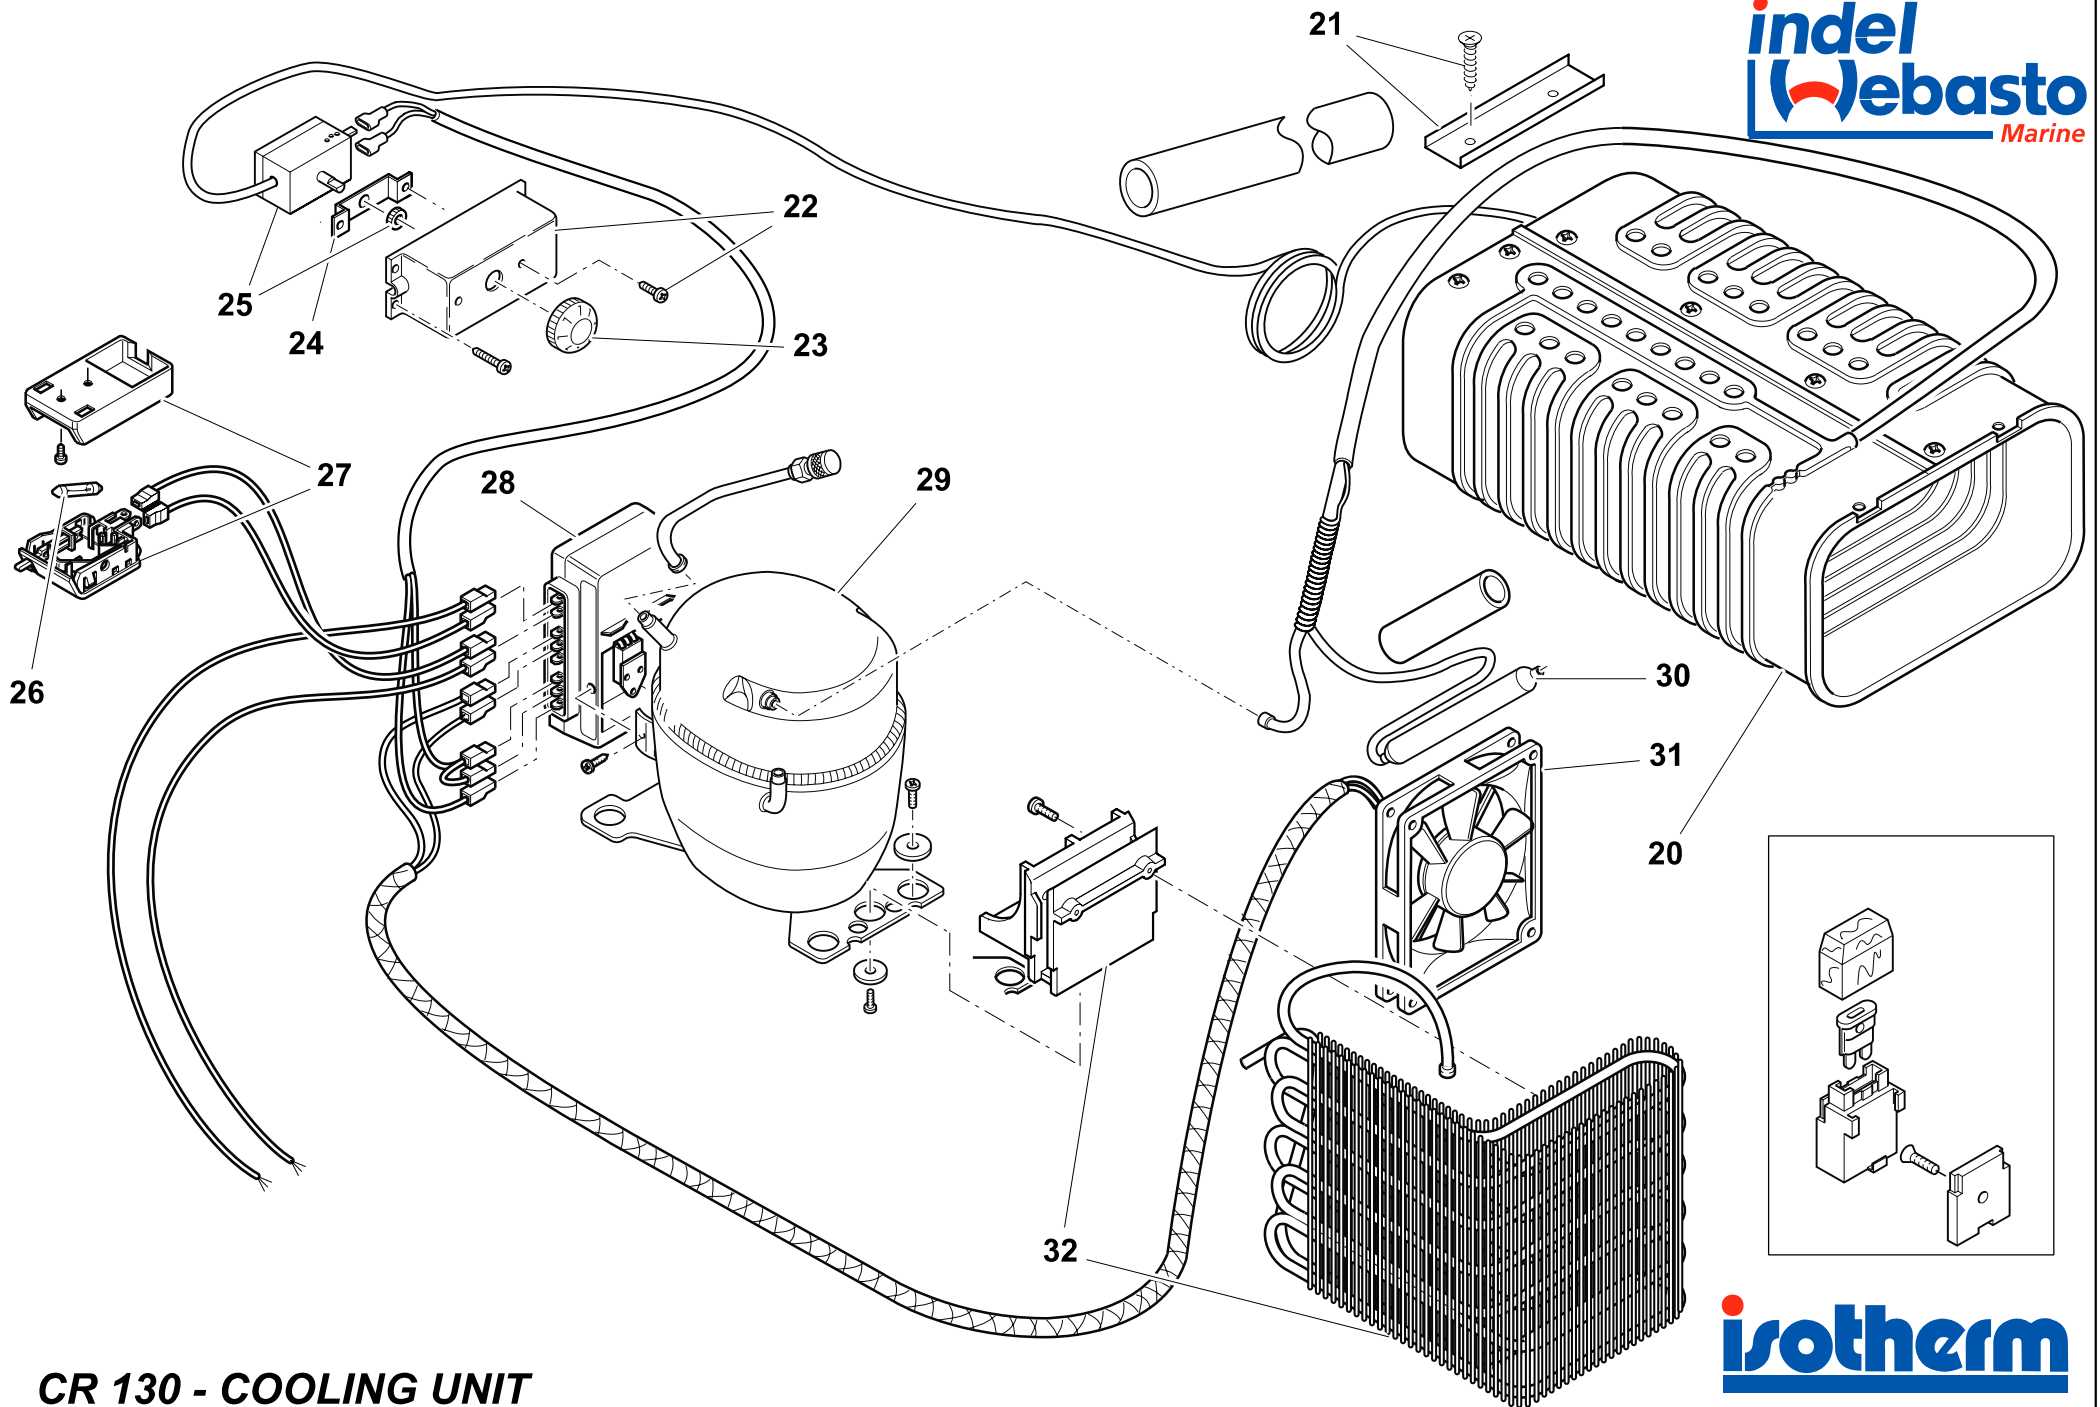

**CR 130 - CABINET**

**CR 130 - COOLING UNIT**

NUMERO NUMBER	CODICE ARTICOLO ITEM CODE	DESCRIZIONE ARTICOLO ITEM DESCRIPTION
1		
2	SGC00022AA	CUBETTIERA ICE CUBE D021
3	SGB00044AA	TOP NUOVO INCERNIERAMENTO TOP FOR CR130
4	SBE00068AA	CERNIERA INOX CR65/90/130/195/200 E TUTTI CR VER. INOX HINGE INOX FOR CR65/90/130/195/200 AND ALL VER. INOX TYPE REF. F188
5	SGC00024AA	GRIGLIA SUPERIORE INTERNAL SHELF SMALL CR130
6	SDF00016AA	KIT FISSAGGIO EVAPORATORE PER CRUISE FIXING KIT FOR O-EVAPORATOR FOR CRUISE
7	SGC00021AA	PORTINA EVAPORATORE EVAPORATOR DOOR FOR CR 42/4965/85/130/GE100
8	SGC00031AA	SGOCCIOLATOIO DRIP TRAY CR85/130
9	SGC00125AA	FILONCINO PER BALCONCINO PORTA METAL RETAINER CR130
10	SGC00137AA	BALCONCINO CONTROPORTA RETAINER CR130
11	SGD00008AA	KIT MANIGLIA DOOR KIT HANDLE CRUISE
12	SGA00059AA	PANNELLO PORTA CR130 STANDARD DOOR PANEL CR130 MASONITE GREY 504x716X2.2mm
13	SGC00063AA	PROFILO FISSAGGIO PANNELLO PORTA PROFILE FOR FIXING PANEL CR120/130
14	SGC00039AA	PORTA CR130 COMPLETE DOOR FOR CR130
15	SGC00038AA	GRIGLIA CENTRALE INTERNAL SHELF FOR CR130/CR195
16	SGC00047AB	RIPIANO IN VETRO GLASS SHELF CR130 SET 2pz
17	SGC00068AA	CASSETTO PORTAVERDURE CR130 VEGETABLE BIN CR130
18	SGB00036AA	SOSTEGNO CONTROPORTA INOX SUPPORT FOR CRUISE DOOR CR42/50/65/80/120L
19	SDF00010AA	PIEDINI CR130 RUBBER FOOT CRUISE
20	SBF00039AA	EVAPORATORE CR85/CR130 EVAPORATOR CR85/130L
21	SEA00021AA	STAFFA FISSAGGIO TERMOSTATO THERMOSTAT PROBE ALUMINIUM FIXING BRACKET
22		
23	SEA00003AA	MANOPOLA TERMOSTATO CR85/CR130 THERMOSTAT KNOB FOR CR85/CR130/TR825
24	SEA00049AA	STAFFA x TERMOSTATO BRACKET FOR THERMOSTAT
25	SEA00031DA	TERMOSTATO CR130 THERMOSTAT CR42/49/50/65/85/100/120/130/BI41/TB26
26	SEC00007BA	LAMPADINA LUCE INTERNA 12V LIGHT BULB 12V-3W
26	SEC00005CA	LAMPADINA LUCE INTERNA 24V LIGHT BULB 24V-3W
27	SEC00003DA	PLAFONIERA LUCE INTERNA COMPLETA INTERNAL LIGHT KIT 12-24V
28	SEG00002DA	CENTRALINA DANFOSS BD35/50F 12/24V ELECTRICAL UNIT DANF. 101N0210 BD35/50F 12/24V
28	SEG00030GA	CENTRALINA DANFOSS BD35/50F AC/DC 12/24V DC 110/220V AC ELECT. UNIT DANFOSS BD35F/50FAC/DC 12/24V-115/230V
29	SBA00002DA	COMPRESSORE DANFOSS BD35F DANFOSS COMPRESSOR BD35F 12/24V NO ELECTRICAL UNIT
30	SBD00073AA	FILTRO 10g PER CR FILTER 10Gr FOR R134a B041 TUBE 6+2mm (CRUISE/DANFOSS)
31	SBG00005BA	VENTOLA CABLATA 12V LOW SPEED FAN 12V LOW SPEED FOR COMPACT AND CRUISE
32	SBD000028AA	CONDENSATORE A FILO