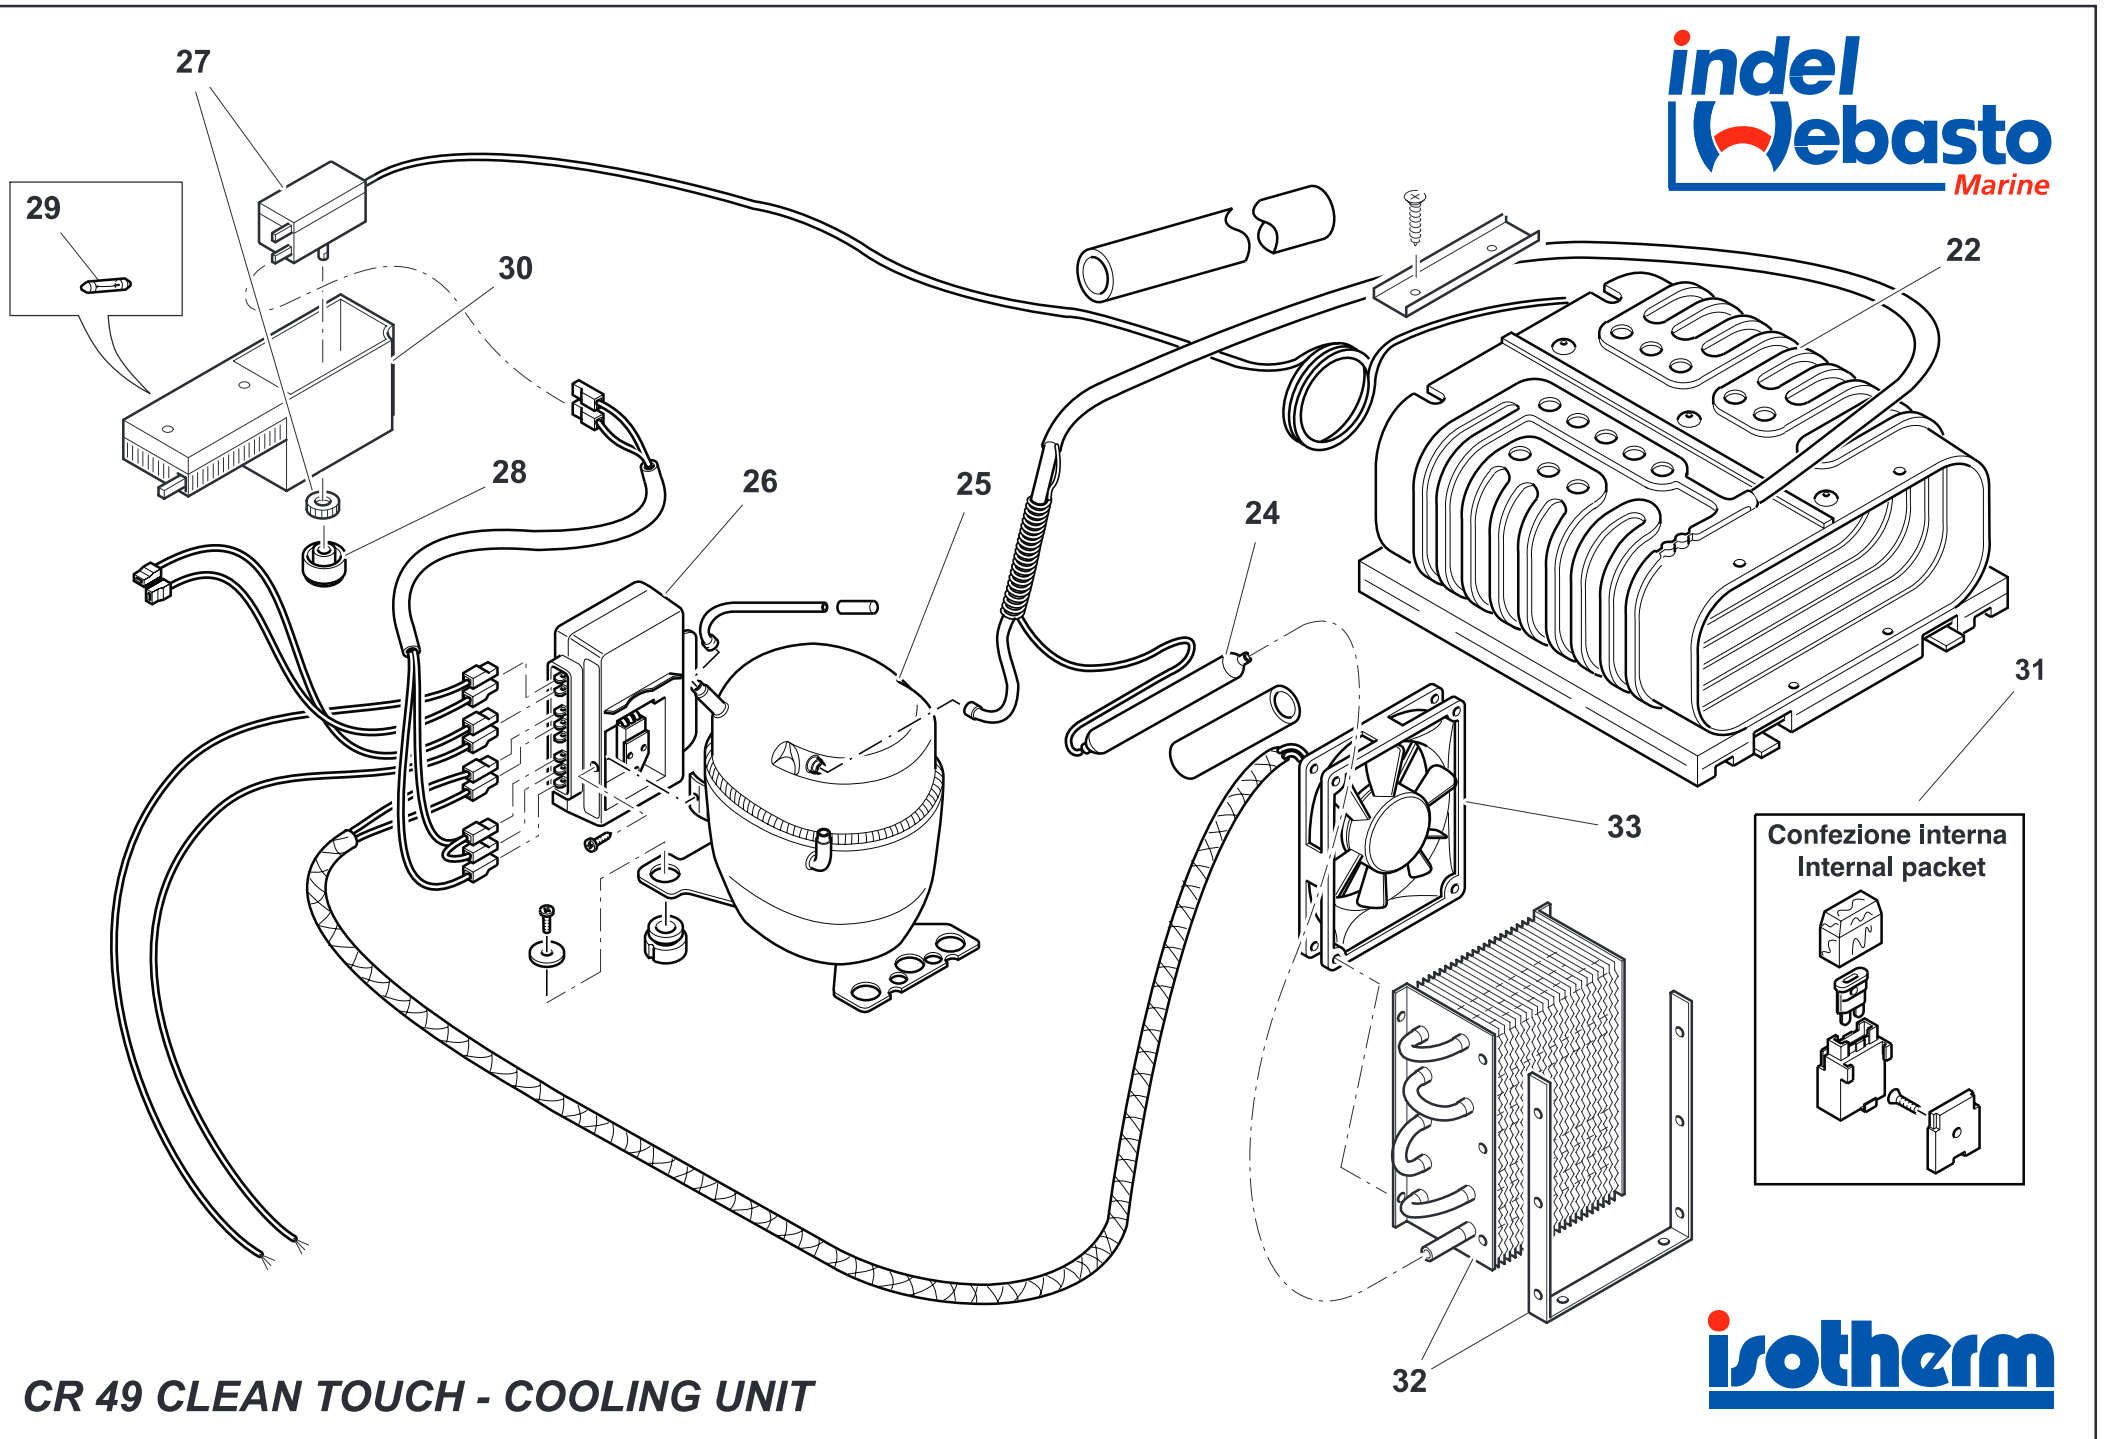

CR 49 CLEAN TOUCH - CABINET

CR 49 CLEAN TOUCH - COOLING UNIT

NUMERO NUMBER	COD. ARTICOLO ITEM CODE	DESCRIZIONE ARTICOLO ITEM DESCRIPTION
1	SDF00086AB	GOMMINO ANTIURTO PER FLANGIA INOX CONFEZIONE 6PZ RUBBER BUMPER FOR INOX FRAME 6PCS
2	SBE00194AB	CERNIERA SUPERIORE CR ELEGANCE UPPER HINGE CR ELEGANCE
3	SBE00196AA	STAFFA SOSTEGNO PORTA PLASTICA NERA CR ELEGANCE SUPPORT BRACKET DOOR CR ELEGANCE
4	SGC00225AA	GRIGLIA INTERNA CRUISE 49 CHINA INTERNAL SHELF CRUISE 49 CHINA
5	SGC00365AA	COPERTURA EVAPORATORE PLASTICA BIANCA CR49/CR65 ELEGANCE PLASTIC COVER FOR EVAPORATOR CR49/CR65 ELEGANCE
6	SGC00294AA	PORTINA EVAPORATORE CRUISE CR49/CR65/CR85/CR130 C. & ELEGANCE EVAPORATOR DOOR CRUISE CR49/CR65/CR85/CR130 C. EL.
7	SGC00366AA	SGOCCIOLATOIO EVAPORATORE CR49/CR65 ELEGANCE DRIP TRAY FOR CR49/CR65 CHINA
8	SGC00022AA	CUBETTIERA CRUISE ICE CUBE CRUISE
9	SGB00190AA	FLANGIA 3 LATI FLUSH MOUNTING INOX CR42/CR49 CLEAN TOUCH FRAME 3-SIDE FLUSH MOUNTING INOX CR42/CR49 CLEAN TOUCH
10	SGC00448AA	PORTA INOX CLEAN TOUCH COMPLETA DI ACCESSORI PER CR42/49 COMPLETE INOX CLEAN-TOUCH DOOR FOR CR42/49
11	SGC00227AA	BALCONCINO GRANDE PORTA CRUISE 49 C. BIG RETAINER CRUISE 49 C.
12	SGC00234AA	FILONCINO PER BALCONCINO GRANDE CRUISE 49 C. BIG METAL RETAINER CR49 C.
13	SBE00195AB	CERNIERA INFERIORE CR ELEGANCE LOWER HINGE CR ELEGANCE
16	SGD00043AA	KIT MANIGLIA BRIGHT SILVER COMPLETA DI MOLLE E PERNI PER CR49/65/85/130 ELEGANCE HANDLE BRIGHT SILVER COMPLETE KIT WITH SPRINGS AND PIVOT CR49/65/85/130 ELEGANCE
17	SBE00211AA	STAFFA AGGANCIO TOP INOX CR ELEGANCE INOX SUPPORT BRACKET FOR TOP CR ELEGANCE
20	SGC00232AA	BALCONCINO PICCOLO PORTA CRUISE 49 C. SMALL RETAINER CRUISE 49 C.
21	SGC00233AA	FILONCINO PER BALCONCINO PICCOLO CRUISE 49 C. SMALL METAL RETAINER CR49 C.
22	SBF00109AA	EVAPORATORE CR49/CR65 ELEGANCE EVAPORATOR CR49/CR65 ELEGANCE
24	SBD00026AA	FILTRO 10gr 2V XH7 PER R134A Ø19mm foro in-out 5,0-5,1 FILTER 10gr Ø 19mm in-out 5,0-5,1
25	SBA00002DA	COMPRESSORE SECOP BD35F SENZA CENTRALINA SECOP COMPRESSOR BD35F 12/24V NO ELECTRICAL UNIT
26	SEG00002DA	CENTRALINA SECOP 101N0210 BD35/50F 12/24V SECOP ELECTRICAL UNIT 101N0210 BD35/50F 12/24V
26	SEG00030GA	CENTRALINA SECOP B35F/BD50F AC/DC 12/24V-115/230V SECOP ELECT. UNIT BD35F/50FAC/DC 12/24V-115/230V
27	SEA00092DA	TERMOSTATO CRUISE 49/65/85/130 C. THERMOSTAT CRUISE 49/65/85/130 C.
28	SEA00093AA	MANOPOLA TERMOSTATO CRUISE 49/65/85/130 C. THERMOSTAT KNOB CRUISE 49/65/85/130 C.
29	SEC00038AA	LAMPADINA LED CR49/65/85/130 ELEGANCE LED LAMP CR49/64/85/130 ELEGANCE
30	SEA00094AA	SCATOLA TERMOSTATO CRUISE 49/65/85/130 C. THERMOSTAT BOX CRUISE 49/65/85/130 C.
31	SEB00039AA	KIT PORTA-FUSIBILE 15A FUSE-KIT 15A
32	SBD00104AA	CONDENSATORE CRUISE 49/65 C. CRUISE 49/65 CONDENSER C.
33	SBG00037DA	VENTOLA 9x9 CR49/CR65 ELEGANCE FAN 9x9 CR49/CR65 ELEGANCE