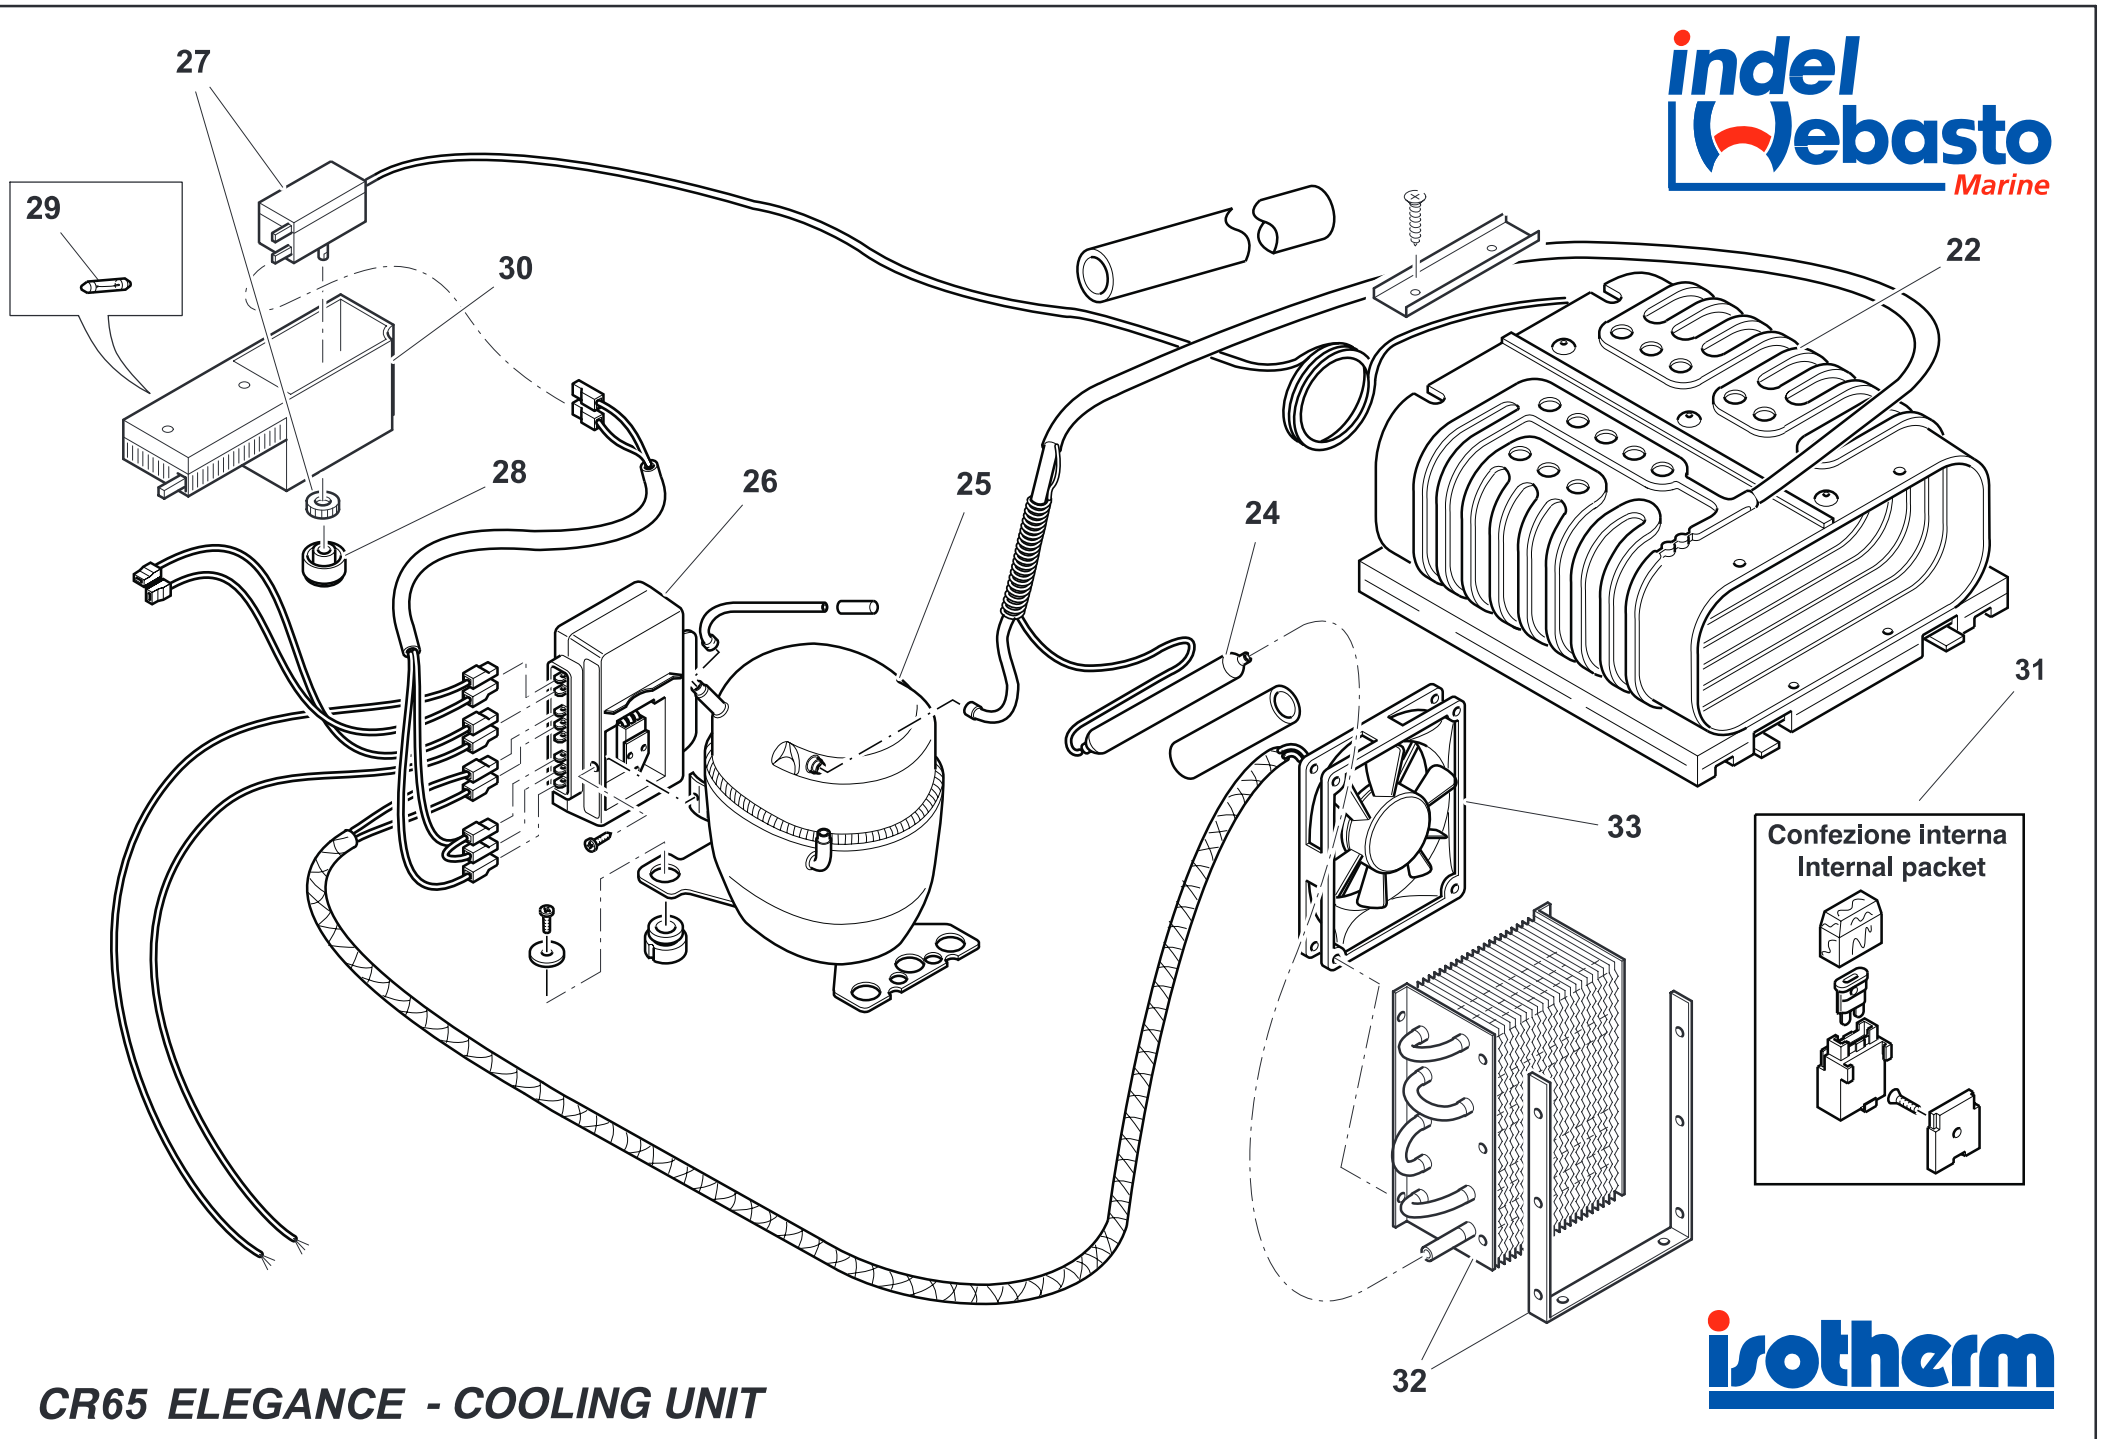

CR 65 ELEGANCE - CABINET

CR65 ELEGANCE - COOLING UNIT

NUMERO NUMBER	COD. ARTICOLO ITEM CODE	DESCRIZIONE ARTICOLO ITEM DESCRIPTION
1	SGB00132AA	TOP BRIGHT SILVER CR65 ELEGANCE TOP BRIGHT SILVER CR65 ELEGANCE
2	SBE00194AA	CERNIERA SUPERIORE CR ELEGANCE UPPER HINGE CR ELEGANCE
3	SBE00196AA	STAFFA SOSTEGNO PORTA PLASTICA NERA CR ELEGANCE SUPPORT BRACKET DOOR CR ELEGANCE
4	SGC00226AA	GRIGLIA INTERNA CRUISE 65 INTERNAL SHELF CRUISE 65
5	SGC00365AA	COPERTURA EVAPORATORE PLASTICA BIANCA CR49/CR65 ELEGANCE PLASTIC COVER FOR EVAPORATOR CR49/CR65 ELEGANCE
6	SGC00294AA	PORTINA EVAPORATORE CRUISE CR49/CR65/CR85/CR130 C. & ELEGANCE EVAPORATOR DOOR CRUISE CR49/CR65/CR85/CR130 C. EL.
7	SGC00366AA	SGOCCIOLATOIO EVAPORATORE CR49/CR65 ELEGANCE DRIP TRAY FOR CR49/CR65 CHINA
8	SGC00022AA	CUBETTIERA CRUISE ICE CUBE CRUISE
9	SGB00145AA	FLANGIA 3 LATI 3 PEZZI BRIGHT SILVER CR65 ELEGANCE 3-SIDE FRAME 3-PARTS BRIGHT SILVER CR65 ELEGANCE
10	SGC00367AA	PORTA COMPLETA DI ACCESSORI E PANNELLI BRIGHT SILVER CR65 ELEGANCE COMPLETE DOOR CR65 ELEGANCE DOOR PANELS BRIGHT SILVER
11	SGC00228AA	BALCONCINO PORTA CRUISE 65 C. RETAINER CRUISE 65 C.
13	SBE00195AA	CERNIERA INFERIORE CR ELEGANCE LOWER HINGE CR ELEGANCE
14	SGE00016AA	KIT CORNICI FISSAGGIO PANNELLO CR65 ELEGANCE NR. 5 SET COMPLETI KIT FRAME DOOR FOR FIXING PANEL CR65 ELEGANCE NR. 5 SET COMPLETE
15	SGA00159AA	PANNELLO PORTA + PANNELLINO MANIGLIA BRIGHT SILVER CR65 ELEGANCE DOOR PANEL + HANDLE PANEL BRIGHT SILVER CR65 ELEGANCE
16	SGD00043AA	KIT MANIGLIA BRIGHT SILVER COMPLETA DI MOLLE E PERNI PER CR49/65/85/130 ELEGANCE HANDLE BRIGHT SILVER COMPLETE KIT WITH SPRINGS AND PIVOT CR49/65/85/130 ELEGANCE
22	SBF00109AA	EVAPORATORE CR49/CR65 ELEGANCE EVAPORATOR CR49/CR65 ELEGANCE
24	SBD00141AA	FILTRO 10Gr PER R134a TUBO 6+2mm PER CRUISE 49/65 C. FILTER FOR R134a TUBE 6+2mm FOR CRUISE 49/65 C.
25	SBA00002DA	COMPRESSORE BD35F SENZA CENTRALINA DANFOSS COMPRESSOR BD35F 12/24V NO ELECTRICAL UNIT TP39301
26	SEG00002DA	CENTRALINA DANFOSS 101N0210 BD35/50F 12/24V ELECTRICAL UNIT DANF. 101N0210 BD35/50F 12/24V
26	SEG00030GA	CENTRALINA DANFOSS B35F/BD50F AC/DC 12/24V-115/230V ELECT. UNIT DANFOSS BD35F/50FAC/DC 12/24V-115/230V
27	SEA00092DA	TERMOSTATO CRUISE 49/65/85/130 C. THERMOSTAT CRUISE 49/65/85/130 C.
28	SEA00093AA	MANOPOLA TERMOSTATO CRUISE 49/65/85/130 C. THERMOSTAT KNOB CRUISE 49/65/85/130 C.
29	SEC00030AA	LAMPADINA LED CR49/65/85/130 ELEGANCE LED LAMP CR49/64/85/130 ELEGANCE
30	SEA00094AA	SCATOLA TERMOSTATO CRUISE 49/65/85/130 C. THERMOSTAT BOX CRUISE 49/65/85/130 C.
31	SEB00039AA	KIT PORTA-FUSIBILE 15A FUSE-KIT 15A
32	SBD00104AA	CONDENSATORE CRUISE 49/65 C. CRUISE 49/65 CONDENSER C.
33	SBG00037DA	VENTOLA 9x9 CR49/CR65 ELEGANCE FAN 9x9 CR49/CR65 ELEGANCE
34	SGF00026AA	INSERTO PLASTICA POSIZIONE VENTILAZIONE/CHIUSURA CR ELEGANCE PLASTIC INSERT VENTILATION/CLOSING POSITION CR ELEGANCE