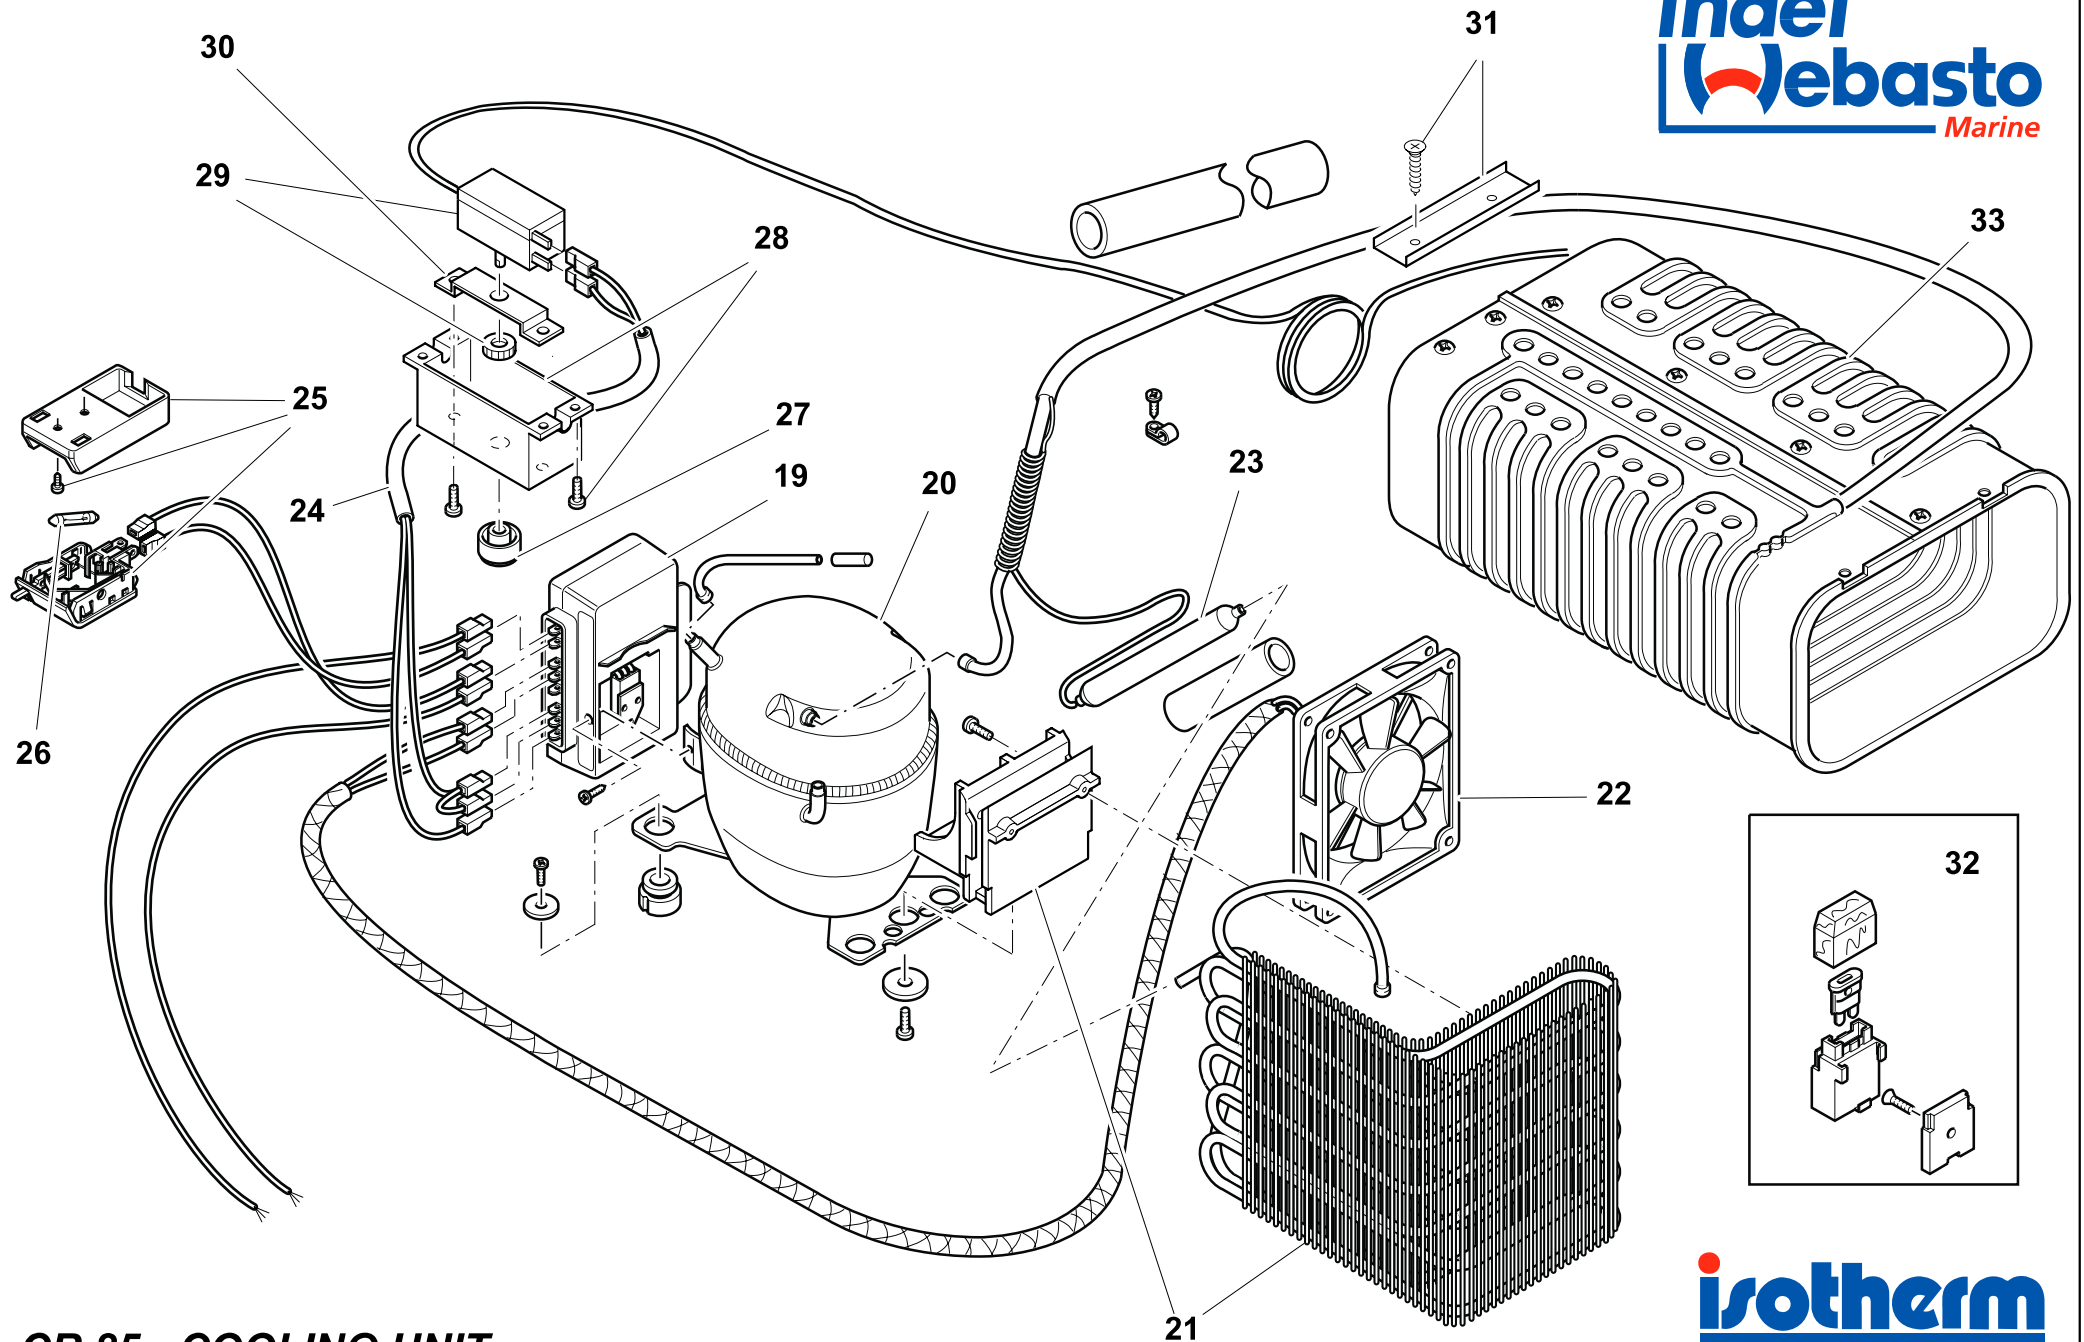

CR 85 - CABINET

CR 85 - COOLING UNIT

NUMERO NUMBER	CODICE ARTICOLO ITEM CODE	DESCRIZIONE ARTICOLO ITEM DESCRIPTION
1		
2	SGC00076AA	GRIGLIA SUPER. VENT. CR85 F099 TOP GRILL CR85 F099
3	SGB00030AA	SUPPORTO PERNO PORTA CR85 F081 TOP FOR CR85 F081
4	SBE00022AA	PERNO PORTA CRUISE F065 PIVOT CRUISE F065
5	SGC00053AA	GRIGLIA INT. SUPERIORE CR85 F086 SHELF FRIDGE SMALL CR85 F086
6	SDF00016AA	KIT FISSAGGIO EVAPORATORE PER CRUISE FIXING KIT FOR O-EVAPORATOR FOR CRUISE
7	SGC00071AA	FILONCINO METALLO PER BALCONCINO CR85 METAL RETAINER CR85
8	SGD00008AA	KIT MANIGLIA CRUISE F005 TP39212 DOOR KIT HANDLE CRUISE TP39212
9	SGA00039AA	PANNELLO PORTA CR85 GRIGIO STANDARD DOORFRONT GREY STANDARD CR85
10	SGC00055AA	PROFILO FISS. PANNELLO CR85 F076 PROFILE FOR FIXING PANEL CR85F076
11	SGC00035AA	PORTA CR85 F082 DOOR FOR CR85 F082
12	SGC00064AA	BALCONCINO CONTROPORTE CR85 F087 RETAINER CR85 F087
13	SGC00021AA	PORTINA EVAPORATORE EVAPORATOR DOOR FOR CR 42/4965/85/130/GE100 D007 F096
14	SGC00031AA	SGOCCIOLATOIO CR85/130 F085 DRIP TRAY CR85/130 F085
15	SGC00034AA	GRIGLIA INTERNA CR85 F084 SHELF CR85 F084
16	SBE00054AA	CERNIERA CRUISE CR85 DOOR SUPPORT CR85
17		
18	SDF00010AA	PIEDINI CRUISE RUBBER FOOT CRUISE/TB26 E073
19	SEG00002DA	CENTRALINA DANFOSS BD35/50F 12/24V ELECTRICAL UNIT DANF. 101N0210 BD35/50F 12/24V TP39310
19	SEG00030GA	CENTRALINA DANFOSS BD35/50F AC/DC 12/24V DC 110/220V AC ELECT. UNIT DANFOSS BD35F/50FAC/DC 12/24V-115/230V
20	SBA00002DA	COMPRESSORE DANFOSS BD35F DANFOSS COMPRESSOR BD35F 12/24V NO ELECTRICAL UNIT TP39301
21	SBD00028AA	CONDENSATORE A FILO AIR CONDENSER PIN TYPE WITH BRACKET (G251+G267) TP29014
22	SBG00005BA	VENTOLA CABLATA 12V LOW SPEED FAN 12V LOW SPEED FOR COMPACT AND CRUISE TP39236
23	SBD00073AA	FILTRO 10g PER CR FILTER 10Gr FOR R134a B041 TUBE 6+2mm (CRUISE/DANFOSS)
24		
25	SEC00003DA	PLAFONIERA COMPLETA 12/24V TP10014 INTERNAL LIGHT KIT 12-24V TP10014
26	SEC00005CA	LAMPADA A SILURO 24V-3W G115 LIGHT BULB 24V-3W G115
26	SEC00007BA	LAMPADA A SILURO 12V-3W G114 LIGHT BULB 12V-3W G114
27	SEA00003AA	MANOPOLA TERMOSTATO CR85/130/TR825 E083 THERMOSTAT KNOB FOR CR85/CR130/TR825 E083
28	SEA00015AA	SCATOLA PVC NERA TERMOSTATO E188 PLASTIC HOUSE THERMOSTATE BLACK E188
29	SEA00031DA	TERMOSTATO CR42/49/50/65/85/100/120/130/TB26/BI41 THERMOSTAT CR42/49/50/65/85/100/120/130/BI41/TB26/DF1/G112
30		
31	SEA00021AA	STAFFA FISSAGGIO TERMOSTATO THERMOSTAT PROBE ALUMINIUM FIXING BRACKET C009
32	SEB00039AA	KIT PORTA-FUSIBILE 15A FUSE-KIT 15A
33	SBF00039AA	EVAPORATORE CR85/130L G159 EVAPORATOR CR85/130L G159