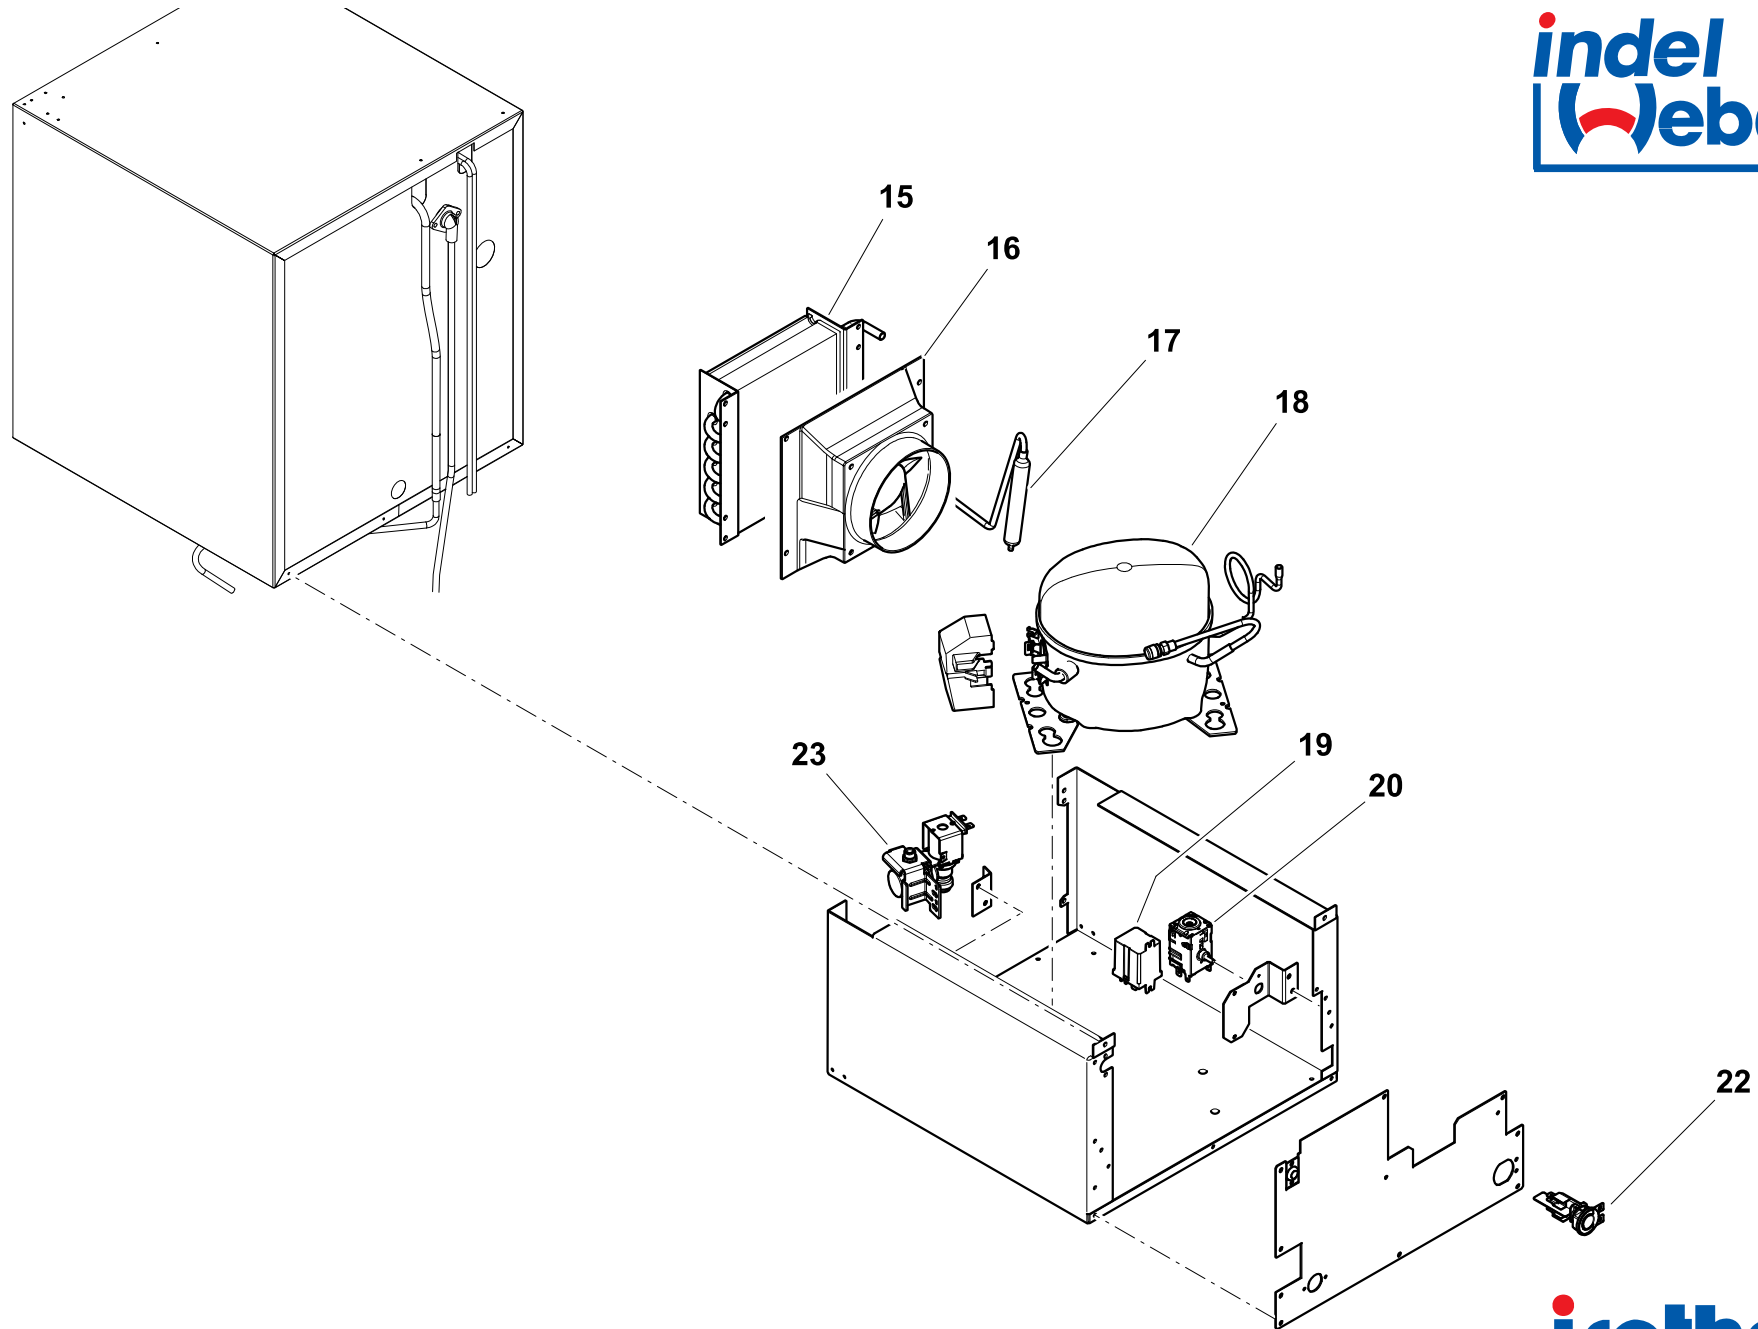

Icemaker IB Inox - CABINET

Icemaker IB Inox - COOLING UNIT

NUMERO NUMBER	CODICE ARTICOLO ITEM CODE	DESCRIZIONE ARTICOLO ITEM DESCRIPTION
1	SBE00186AA	CARENATURA POSTERIORE ICEMAKER WHITE BACK FAIRING ICEMAKER WHITE
3	SGB00125AA	FLANGIA FM 3-LATI INOX PER ICEMAKER WHITE INOX 3-SIDE FLUSH MOUNTING FRAME INOX FOR ICEMAKER WHITE INOX
4	SGC00350AA	CASSETTO PLASTICA PER GHIACCIO ICEMAKER WHITE ICECUBE PLASTIC DRAWER FOR ICEMAKER WHITE
5	SBE00068AA	CERNIERA INOX TUTTI CR VER. INOX + CR40 CUBIC + (CR49 CR65 CR85 CR130 C.) HINGE INOX FOR ALL VER. INOX TYPE + CR40 CUBIC +(CR49 CR65 CR85 CR130 C.)
6	SGD00012AA	MANIGLIA INOX "CRUISE INOX" INOX HANDLE/LOCKER FOR "CRUISE INOX"
7	SGC00351AA	PORTA INOX ICEMAKER WHITE INOX DOOR FOR ICEMAKER WHITE
8	SGB00112AA	SOSTEGNO INOX CONTROPORTA CRUISE 49/65/85/130 C. ICEM WHITE DOOR SUPPORT CRUISE 49/65/85/130 C. ICEM WHITE
11	SGC00353AA	GRIGLIA ANTERIORE VENTILAZIONE INOX PER ICEMAKER WHITE INOX FRONT INOX VENTILATION GRID FOR ICEMAKER WHITE INOX
13	SEC00026AA	INTERRUTTORE ACCESSIONE ICEMAKER WHITE POWER SWITCH FOR ICEMAKER WHITE
14	SBD00113AA	KIT PRODUTTORE GHIACCIO 230V PER ICEMAKER WHITE ICEMAKER 230V KIT FOR WHITE ICEMAKER
14	SBD00127MA	KIT PRODUTTORE GHIACCIO 115V PER ICEMAKER WHITE ICEMAKER 115V KIT FOR WHITE ICEMAKER
15	SBD00125AA	CONDENSATORE LAMELLARE ICEMAKER WHITE LAMELLAR CONDENSER FOR ICEMAKER WHITE
16	SBG00034LA	VENTOLA 230V 120x120x25 CON CONVOGLIATORE ARIA PER ICEMAKER WHITE FAN 230V 120x120x25 WITH PLASTIC AIR GUDIE FOR ICEMAKER WHITE
16	SBG00035MA	VENTOLA 115V 120x120x25 CON CONVOGLIATORE ARIA PER ICEMAKER WHITE FAN 115V 120x120x25 WITH PLASTIC AIR GUDIE FOR ICEMAKER WHITE
17	SBD00123AA	FILTRO 10Gr PER ICEMAKER WHITE TUBO 6+2mm FILTER 10Gr FOR ICEMAKER WHITE 6+2
18	SBA00045LA	COMPRESSORE DANFOSS TL102G PER ICEMAKER WHITE 230V DANFOSS COMPRESSOR TL102G FOR ICEMAKER WHITE 230V
18	SBA00045MA	COMPRESSORE DANFOSS TL102G PER ICEMAKER WHITE 115V DANFOSS COMPRESSOR TL102G FOR ICEMAKER WHITE 115V
19	SED00026LA	RELAY DI POTENZA PER ICEMAKER WHITE 230V POWER RELAY FOR ICEMAKER WHITE 230V
19	SED00026MA	RELAY DI POTENZA PER ICEMAKER WHITE 115V POWER RELAY FOR ICEMAKER WHITE 115V
20	SEA00113AA	TERMOSTATO CELLA ICEMAKER WHITE THERMOSTAT FOR ICEMAKER WHITE
22	SEB00136AA	CONNETTORE CAVO ALIMENTAZIONE CON BLOCCACAVO PER ICEMAKER WHITE POWER CABLE CONNECTOR FOR ICEMAKER WHITE
23	SFD00032LA	ELETTROVALVOLA ACQUA 230V ICEMAKER WHITE SOLENOIDE VALVE WATER 230V FOR ICEMAKER WHITE
23	SFD00032MA	ELETTROVALVOLA ACQUA 115V ICEMAKER WHITE SOLENOIDE VALVE WATER 115V FOR ICEMAKER WHITE